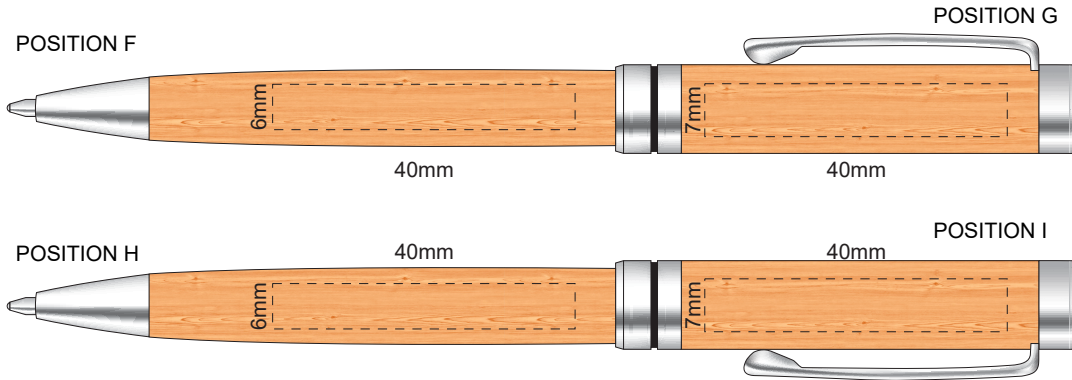

100% of Actual Size
Pad Print

100% of Actual Size
Engraving

This product is a natural material, please allow for variances in grain pattern and engraving colour.

Engraves to a Natural Etch