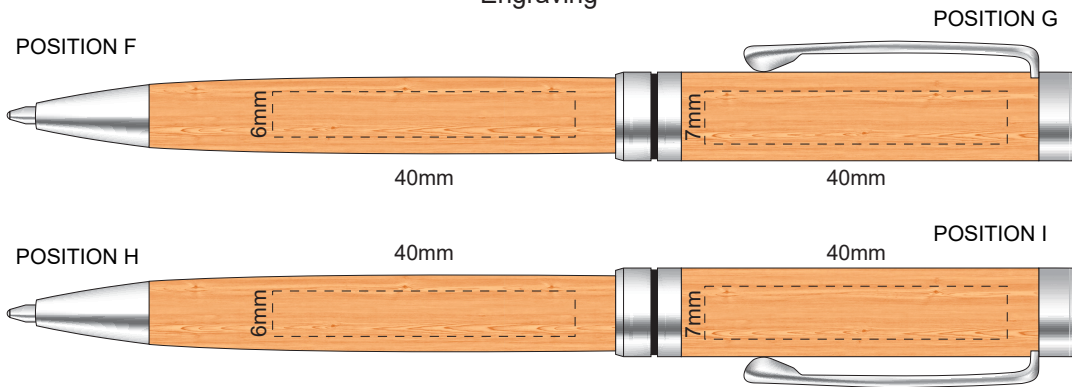

100% of Actual Size
Pad Print

100% of Actual Size
Engraving

This product is a natural material, please allow for variances in grain pattern and engraving colour.

Engraves to a Natural Etch