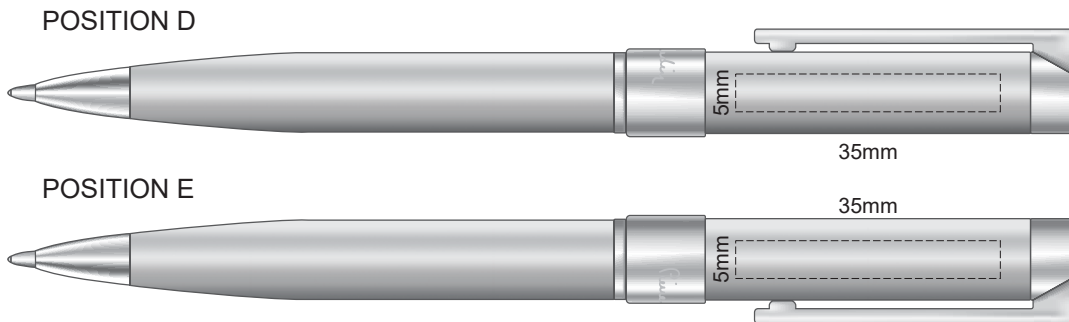

100% of Actual Size
Pad Print

100% of Actual Size
Laser Engraving

Engraves to a natural etch
Engraves to a silver mirror finish
Engraves to a silver mirror finish

100% of Actual Size
Pad Print

POSITION D

POSITION E

100% of Actual Size
Laser Engraving

POSITION D

POSITION E

 Engraves to a natural etch