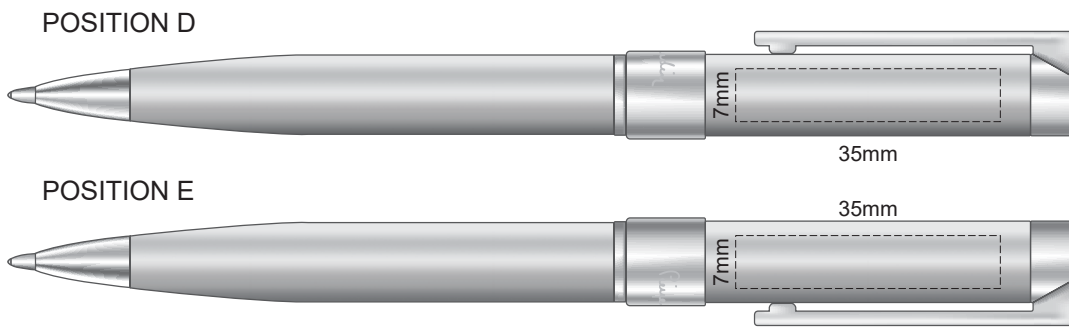

100% of Actual Size
Pad Print

100% of Actual Size
Laser Engraving

Engraves to a natural etch
Engraves to a silver mirror finish
Engraves to a silver mirror finish

100% of Actual Size
Pad Print

POSITION D

POSITION E

100% of Actual Size
Laser Engraving

POSITION D

POSITION E

 Engraves to a natural etch