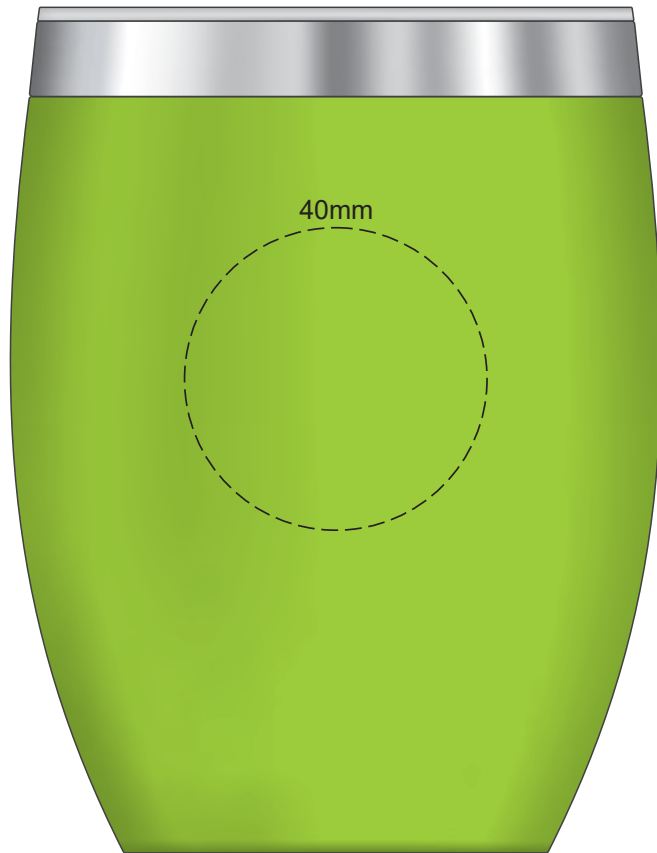

100% of Actual Size  
Pad Print

100% of Actual Size  
Laser Engraving

Engraves to a  
Shiny Steel finish

100% of Actual Size  
Pad Print

100% of Actual Size  
Screen Print

approximately 25mm unprintable area

195mm

90mm

Red Line = Exact opposites of the product  
(centre artwork to the red line)

100% of Actual Size  
Laser Engraving

Engraves to a  
Shiny Steel Finish

70% of Actual Size  
Rotary Digital  
(Gloss Finish)

217mm

90mm

Red Line = Exact opposites of the product  
(centre artwork to the red line)