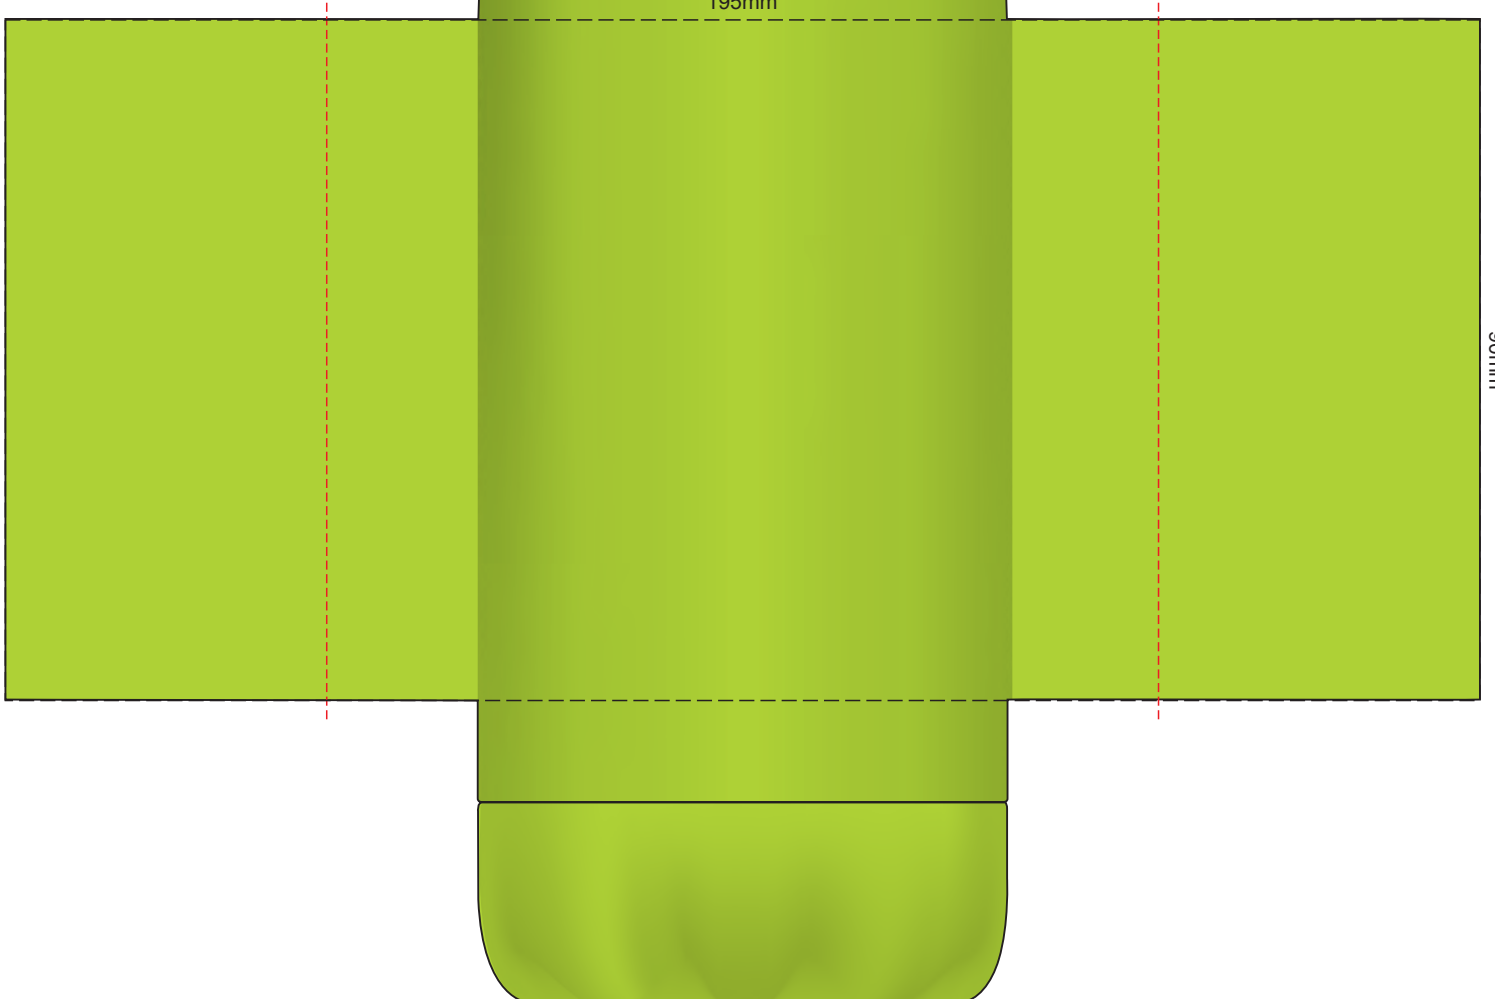

100% of Actual Size  
Pad Print

100% of Actual Size  
Laser Engraving

Engraves to a  
Shiny Steel finish

100% of Actual Size  
Pad Print

100% of Actual Size  
Screen Print

approximately 25mm unprintable area

195mm

90mm

Red Line = Exact opposites of the product  
(centre artwork to the red line)

100% of Actual Size  
Laser Engraving

Engraves to a  
Shiny Steel Finish

70% of Actual Size  
Rotary Digital  
(Gloss Finish)

217mm

90mm

Red Line = Exact opposites of the product  
(centre artwork to the red line)