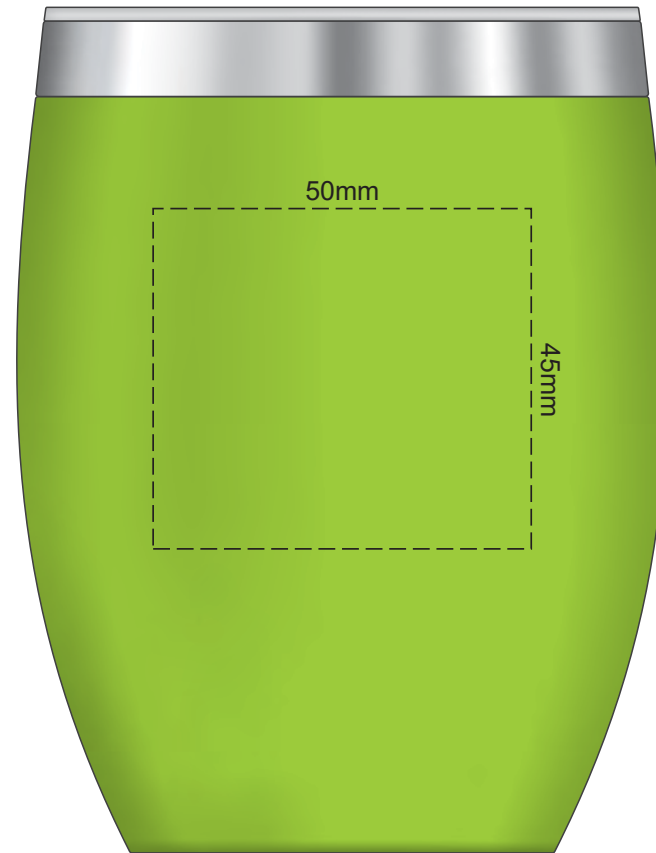

100% of Actual Size  
Pad Print

100% of Actual Size  
Laser Engraving

Engraves to a  
Shiny Steel finish

100% of Actual Size  
Pad Print

100% of Actual Size  
Screen Print

approximately 25mm unprintable area

195mm

90mm

Red Line = Exact opposites of the product  
(centre artwork to the red line)

100% of Actual Size  
Laser Engraving

Engraves to a  
Shiny Steel Finish

70% of Actual Size  
Rotary Digital  
(Gloss Finish)

217mm

90mm

Red Line = Exact opposites of the product  
(centre artwork to the red line)