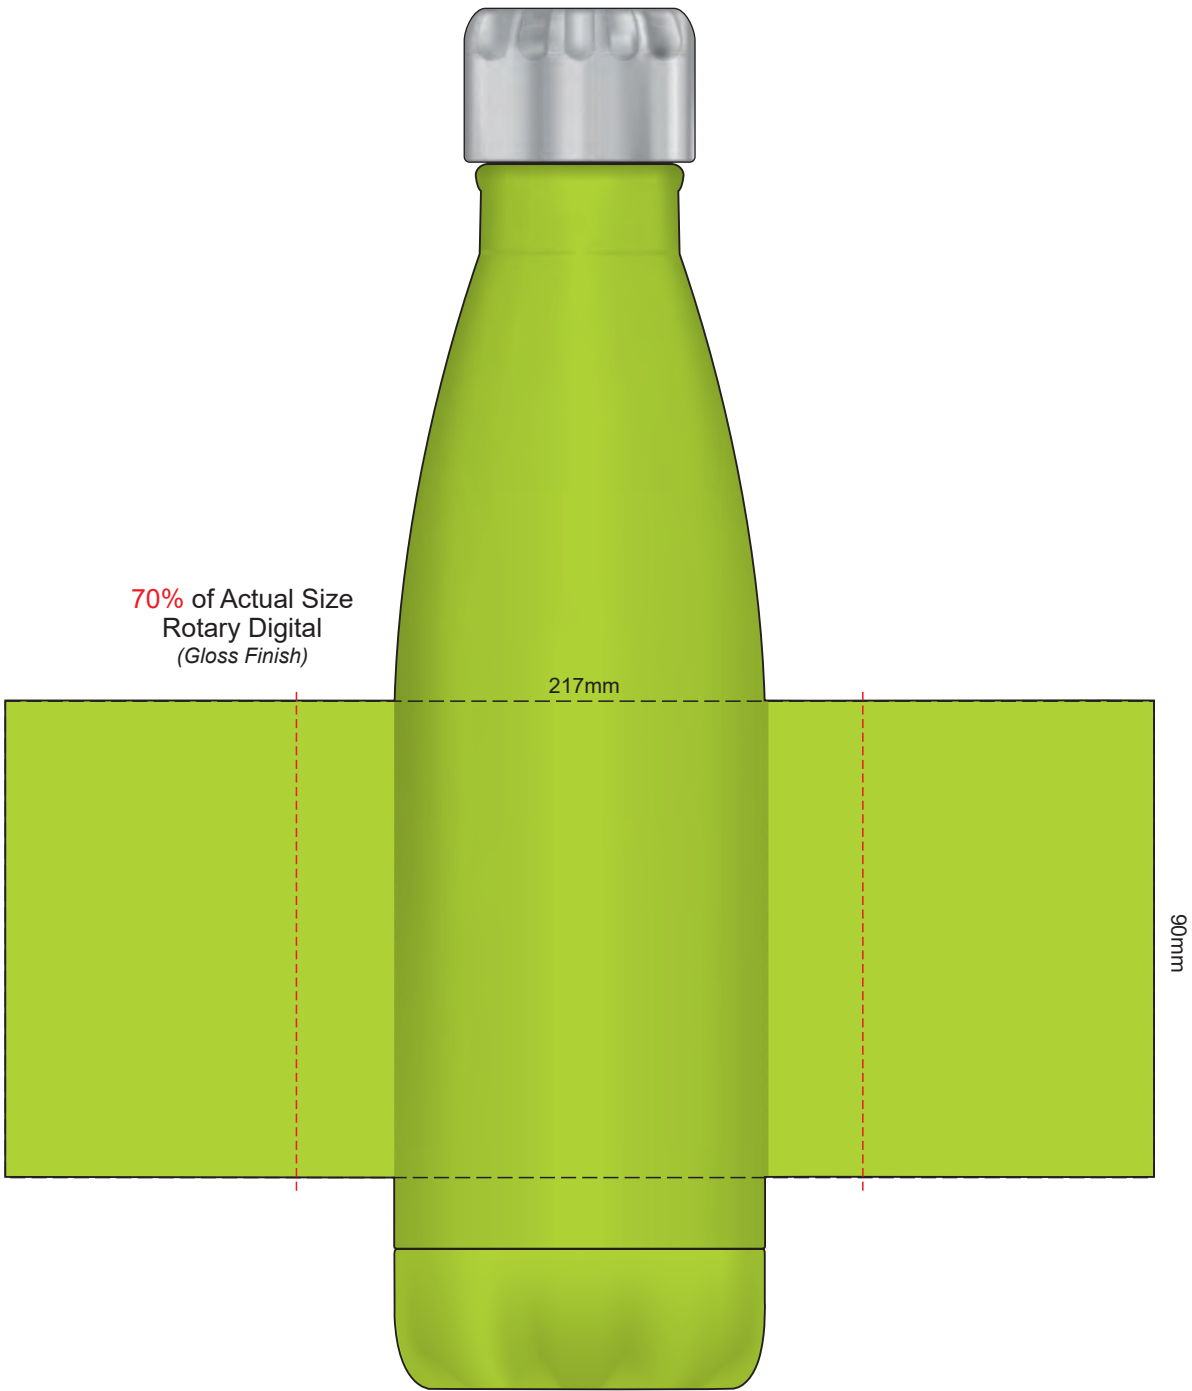

100% of Actual Size  
Pad Print

100% of Actual Size  
Laser Engraving

Engraves to a  
Shiny Steel finish

100% of Actual Size  
Pad Print

100% of Actual Size  
Screen Print

approximately 25mm unprintable area

195mm

90mm

Red Line = Exact opposites of the product  
(centre artwork to the red line)

100% of Actual Size  
Laser Engraving

Engraves to a  
Shiny Steel Finish

70% of Actual Size  
Rotary Digital  
(Gloss Finish)

217mm

90mm

Red Line = Exact opposites of the product  
(centre artwork to the red line)